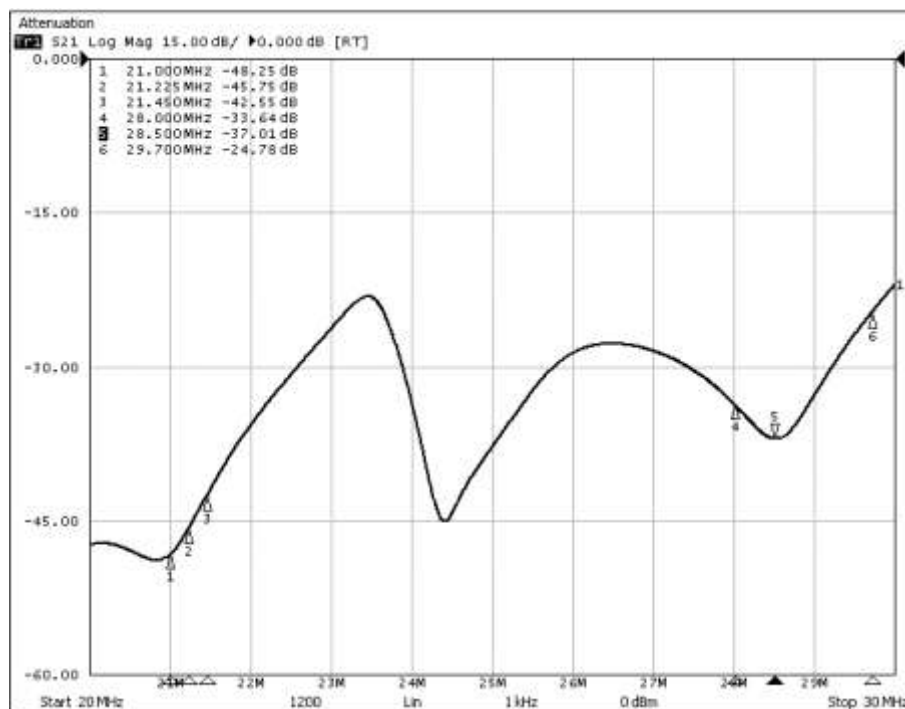

Isolation: 21MHz port to 24MHz port

QC:

7 December, 2020

Page 8 of 9

«Perfo Box» series of Filters and MultiPlexers

PentaPlexer-II PB-PP1500, 14-18-21-24-28MHz

Serial number #0119-004, as measured:

Isolation: 21MHz port to 28MHz port

Isolation: 24MHz port to 28MHz port

QC:

7 December, 2020

Page 9 of 9