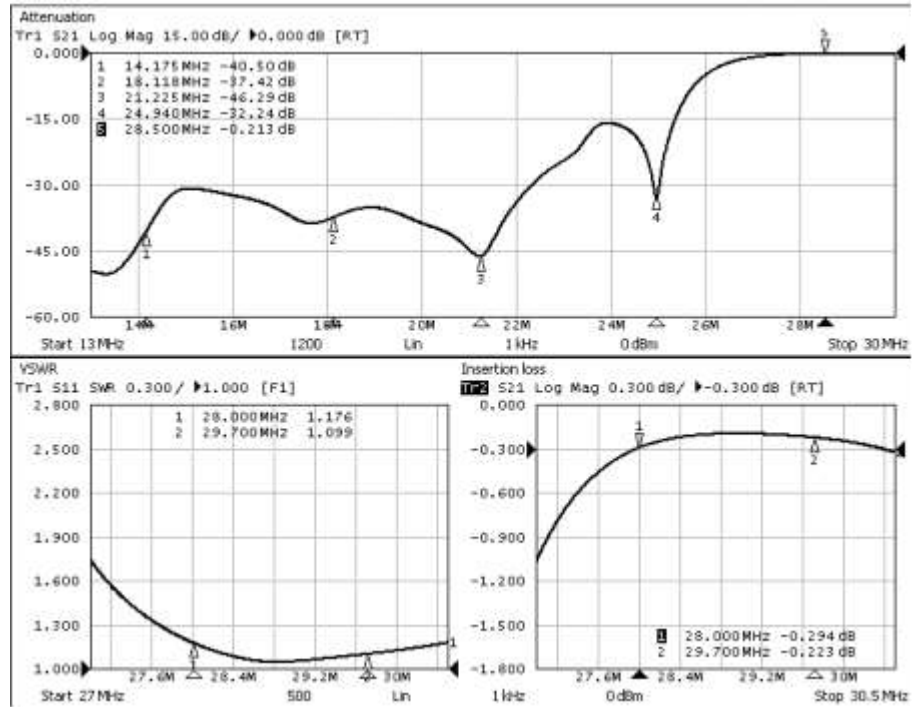

Serial number #0119-004, as measured:

28MHz port: Insertion loss (S11), VSWR and adjacent bands attenuation (S21) to antenna port

QC:

7 December, 2020

Page 4 of 9

«Perfo Box» series of Filters and MultiPlexers