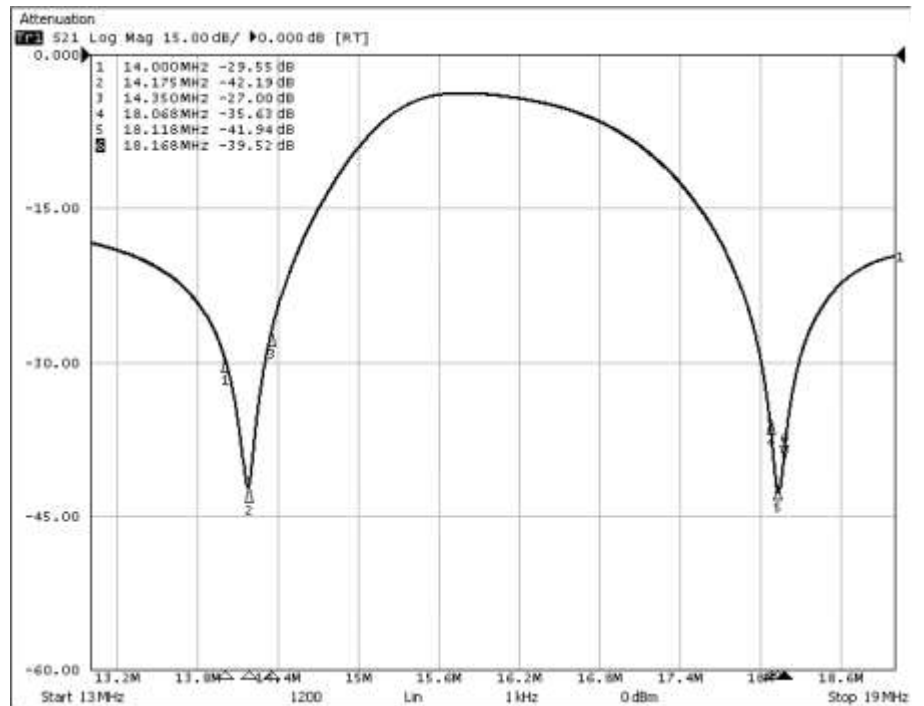

«Perfo Box» series of Filters and MultiPlexers

PentaPlexer-II PB-PP1500, 14-18-21-24-28MHz

Serial number #0119-004, as measured:

Isolation: 14MHz port to 18MHz port

Isolation: 14MHz port to 21MHz port