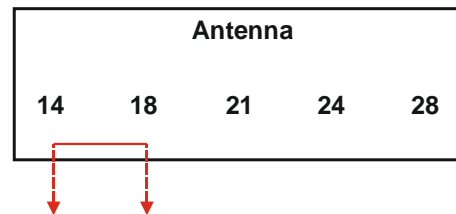

SKU: PB-PP1500

Typical specifications

Subject to change without prior notice, **please see attached actual specification as measured**

- Impedance: 50 Ohms
- Maximum ICAS power per band port: 1500W
- Maximum ICAS power at antenna port: 3000W, (please see [Application notes](#))
- VSWR: ≤1,2:1
- Return loss: ≥20db
- Size: 380 x 325 x 120 mm / 14,9" x 12,8" x 4,7"
- Net weight, kg/lbs.: ≤4,3 kg / 9,5 lbs.

Band INPUT to Antenna OUTPUT, insertion loss (S11) and adjacent bands attenuation (S21), worst possible numbers at the band edges rounded to 5db, unused port terminated 50 ohms:

Transmit	Receive level, db.:				
	14	18	21	24	28
14	≤-0,2	≥-30	≥-25	≥-40	≥-35
18	≥-25	≤-0,4	≥-20	≥-45	≥-45
21	≥-40	≥-25	≤-0,5	≥-40	≥-25
24	≥-30	≥-20	≥-35	≤-0,5	≥-20
28	≥-35	≥-35	≥-40	≥-30	≤-0,4

Band to Band, Isolation from port to port (S21), worst possible numbers at the band edges rounded to 5db, Antenna and unused port terminated 50 ohms:

Transmit	Receive level, db.:				
	14	18	21	24	28
14	-	≥-30	≥-25	≥-40	≥-35
18	≥-25	-	≥-20	≥-45	≥-40
21	≥-40	≥-30	-	≥-35	≥-20
24	≥-25	≥-20	≥-30	-	≥-20
28	≥-30	≥-35	≥-40	≥-25	-