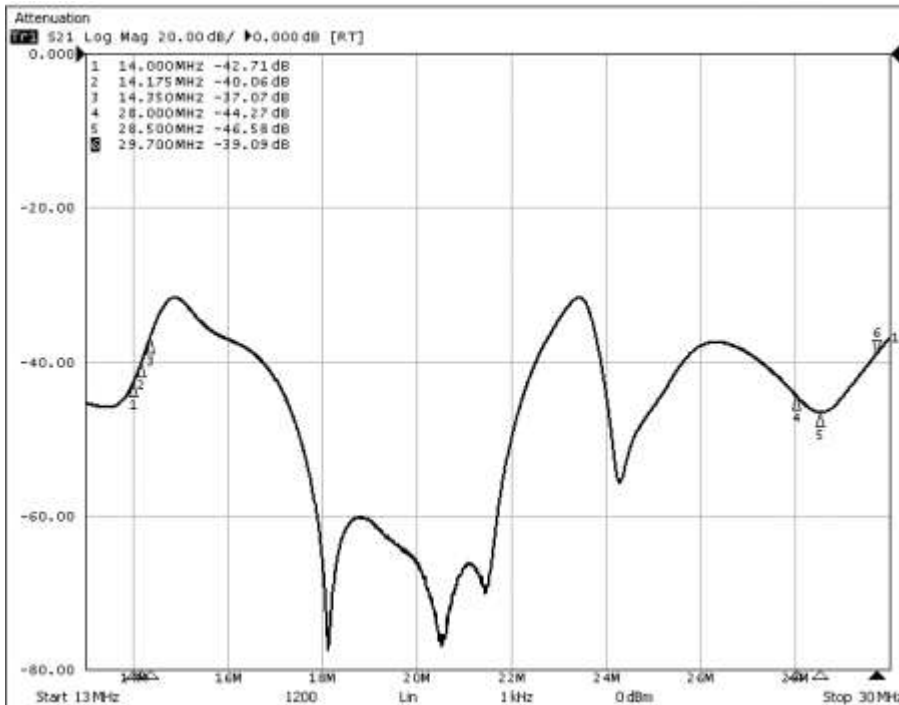

QC:

7 December, 2020

Page 6 of 9

LowBandSystems

Tel.: 007 918 557 45 07 (WhatsApp, Viber)

E-mail: ra6lbs@gmail.com

Volgodonsk, 347382, Russian Federation

www.lowbandsystems.com