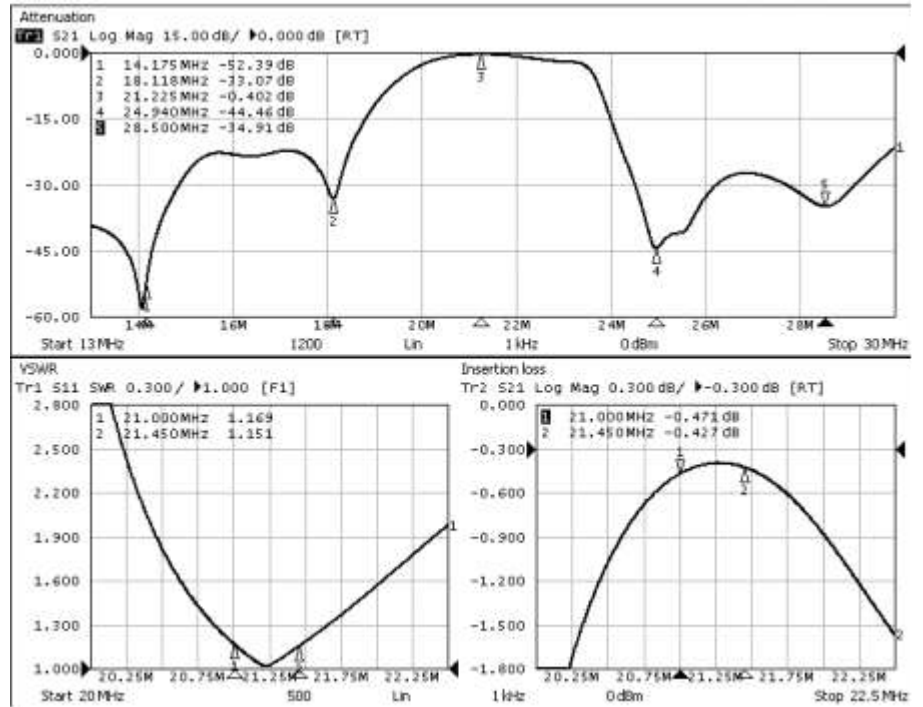

Serial number #0119-004, as measured:

14MHz port: Insertion loss (S11), VSWR and adjacent bands attenuation (S21) to antenna port

18MHz port: Insertion loss (S11), VSWR and adjacent bands attenuation (S21) to antenna port

QC:

«Perfo Box» series of Filters and MultiPlexers

PentaPlexer-II PB-PP1500, 14-18-21-24-28MHz

Serial number #0119-004, as measured:

21MHz port: Insertion loss (S11), VSWR and adjacent bands attenuation (S21) to antenna port