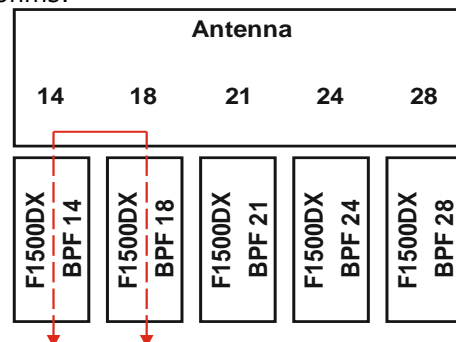

QC:

7 December, 2020

Page 1 of 9

LowBandSystems

Tel.: 007 918 557 45 07 (WhatsApp, Viber)

E-mail: ra6lbs@gmail.com

Volgodonsk, 347382, Russian Federation

www.lowbandsystems.com