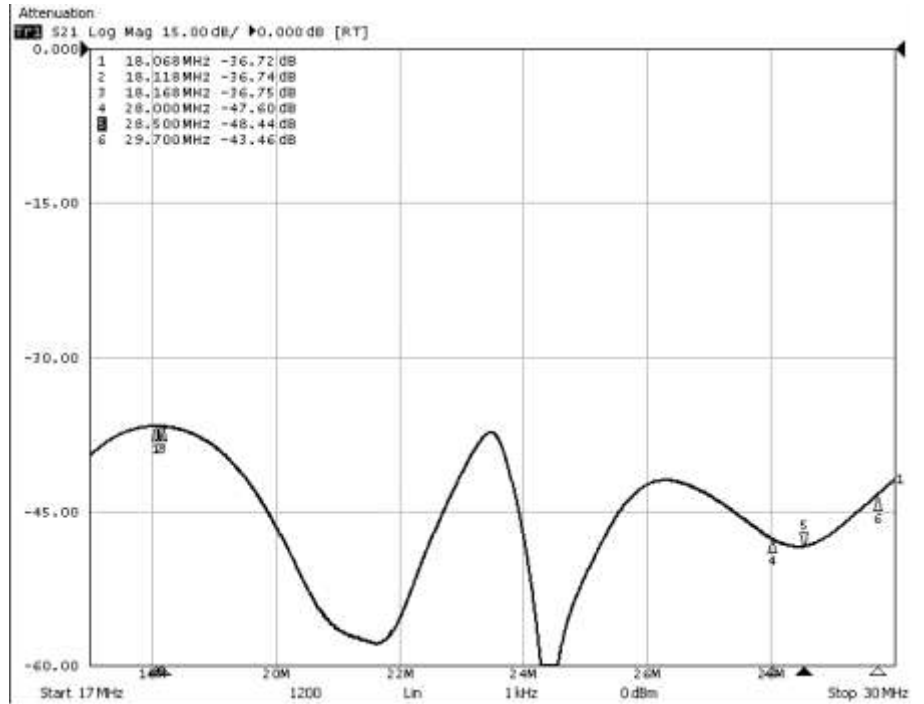

«Perfo Box» series of Filters and MultiPlexers PentaPlexer-II PB-PP1500, 14-18-21-24-28MHz

Serial number #0119-004, as measured:

Isolation: 18MHz port to 28MHz port

Isolation: 21MHz port to 24MHz port