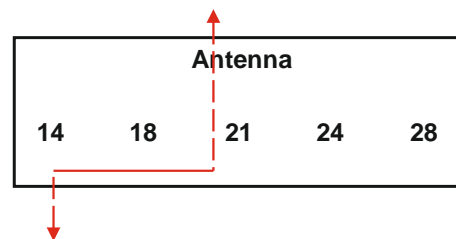

SKU: PB-PP1500

Typical specifications

Subject to change without prior notice, **please see attached actual specification as measured**

- Impedance: 50 Ohms
- Maximum ICAS power per band port: 1500W
- Maximum ICAS power at antenna port: 3000W, (please see [Application notes](#))
- VSWR: ≤1,2:1
- Return loss: ≥20db
- Size: 380 x 325 x 120 mm / 14,9" x 12,8" x 4,7"
- Net weight, kg/lbs.: ≤4,3 kg / 9,5 lbs.

Band INPUT to Antenna OUTPUT, insertion loss (S11) and adjacent bands attenuation (S21), worst possible numbers at the band edges rounded to 5db, unused port terminated 50 ohms:

Transmit	Receive level, db.:				
	14	18	21	24	28
14	≤-0,2	≥-30	≥-25	≥-40	≥-35
18	≥-25	≤-0,4	≥-20	≥-45	≥-45
21	≥-40	≥-25	≤-0,5	≥-40	≥-25
24	≥-30	≥-20	≥-35	≤-0,5	≥-20
28	≥-35	≥-35	≥-40	≥-30	≤-0,4

Band to Band, Isolation from port to port (S21), worst possible numbers at the band edges rounded to 5db, Antenna and unused port terminated 50 ohms:

Transmit	Receive level, db.:				
	14	18	21	24	28
14	-	≥-30	≥-25	≥-40	≥-35
18	≥-25	-	≥-20	≥-45	≥-40
21	≥-40	≥-30	-	≥-35	≥-20
24	≥-25	≥-20	≥-30	-	≥-20
28	≥-30	≥-35	≥-40	≥-25	-