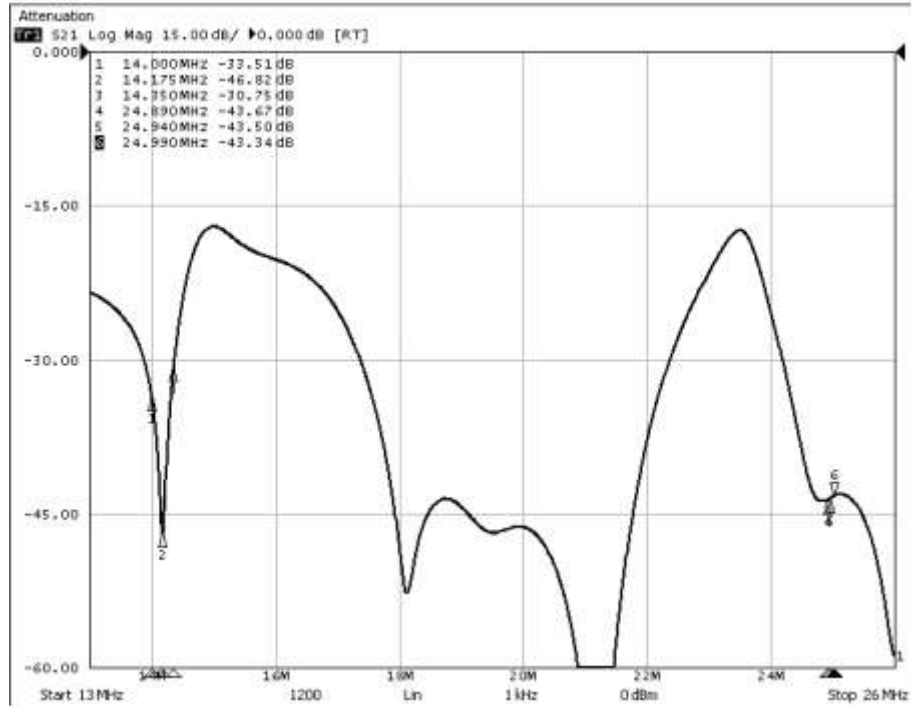

«Perfo Box» series of Filters and MultiPlexers

PentaPlexer-II PB-PP1500, 14-18-21-24-28MHz

Serial number #0119-004, as measured:

Isolation: 14MHz port to 24MHz port

Isolation: 14MHz port to 28MHz port