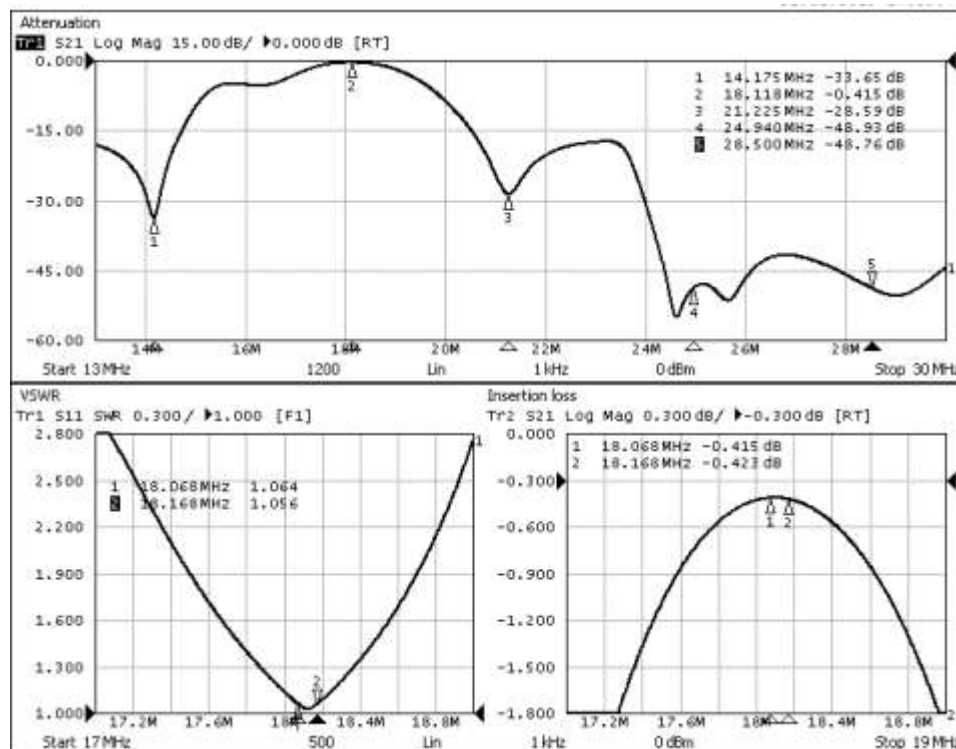

Serial number #0119-004, as measured:

14MHz port: Insertion loss (S11), VSWR and adjacent bands attenuation (S21) to antenna port

18MHz port: Insertion loss (S11), VSWR and adjacent bands attenuation (S21) to antenna port