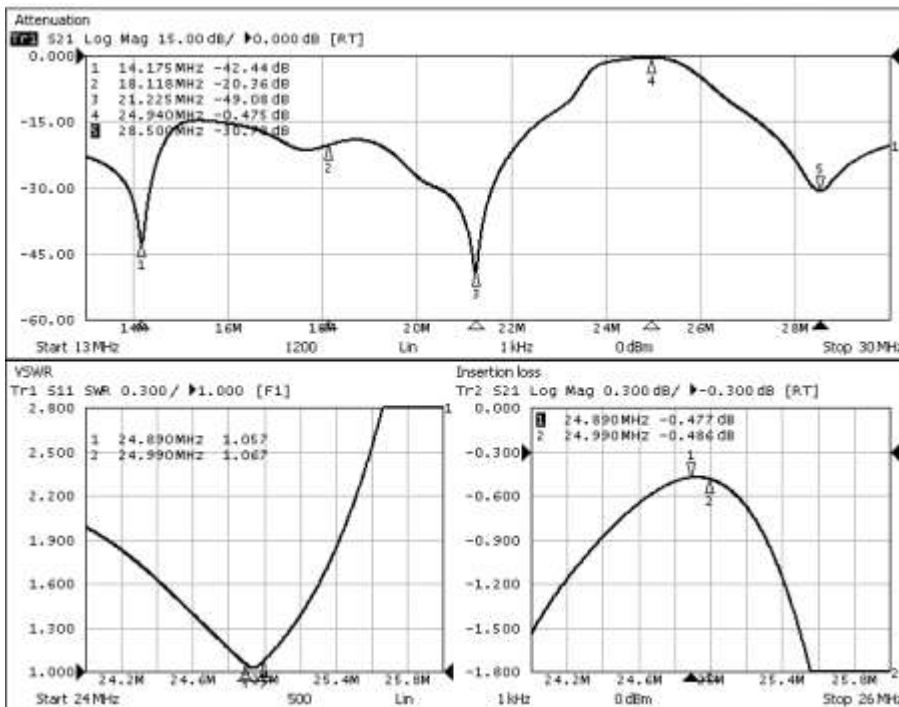

QC:

7 December, 2020

Page 3 of 9