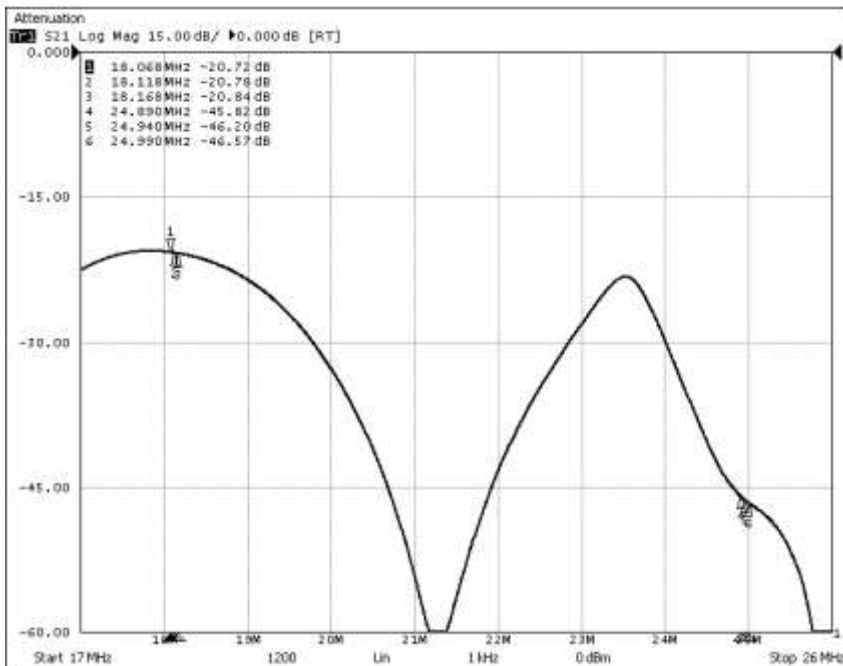

QC:

7 December, 2020

Page 7 of 9

LowBandSystems

Tel.: 007 918 557 45 07 (WhatsApp, Viber)

E-mail: ra6lbs@gmail.com

Volgodonsk, 347382, Russian Federation

www.lowbandsystems.com