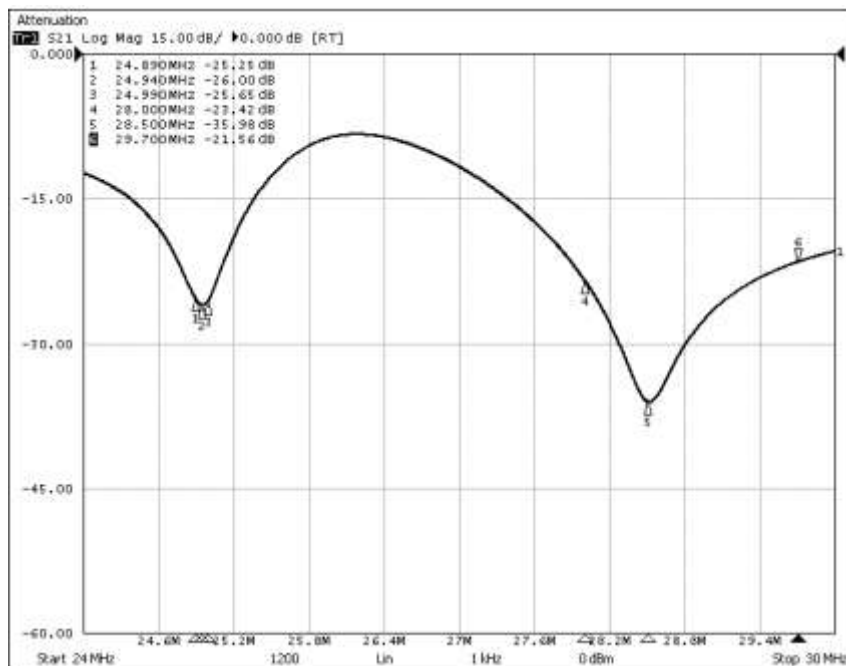

Isolation: 21MHz port to 24MHz port

QC:

7 December, 2020

Page 8 of 9

«Perfo Box» series of Filters and MultiPlexers

PentaPlexer-II PB-PP1500, 14-18-21-24-28MHz

Serial number #0119-004, as measured:

Isolation: 21MHz port to 28MHz port

Isolation: 24MHz port to 28MHz port

QC:

7 December, 2020

Page 9 of 9