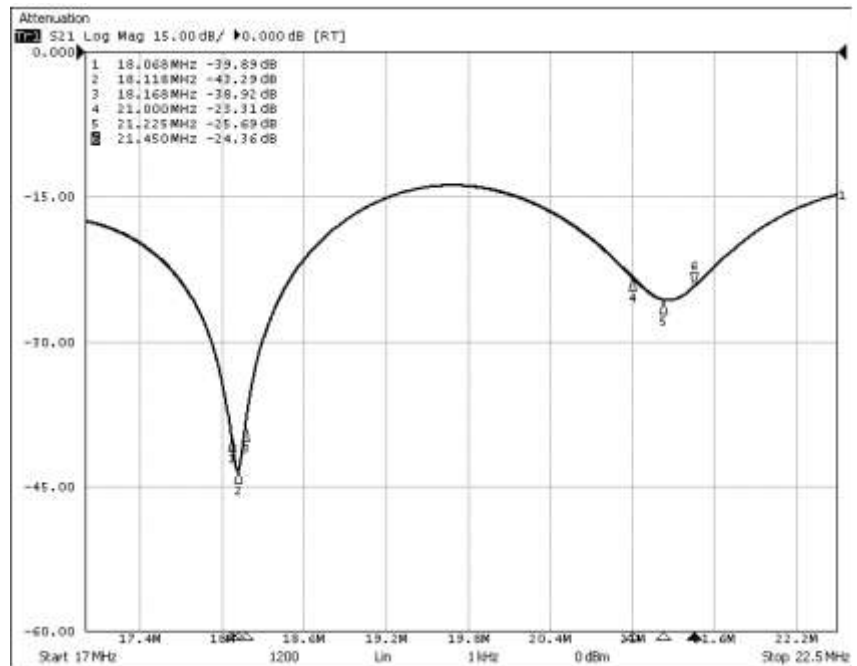

«Perfo Box» series of Filters and MultiPlexers

PentaPlexer-II PB-PP1500, 14-18-21-24-28MHz

Serial number #0119-004, as measured:

Isolation: 18MHz port to 21MHz port

Isolation: 18MHz port to 24MHz port