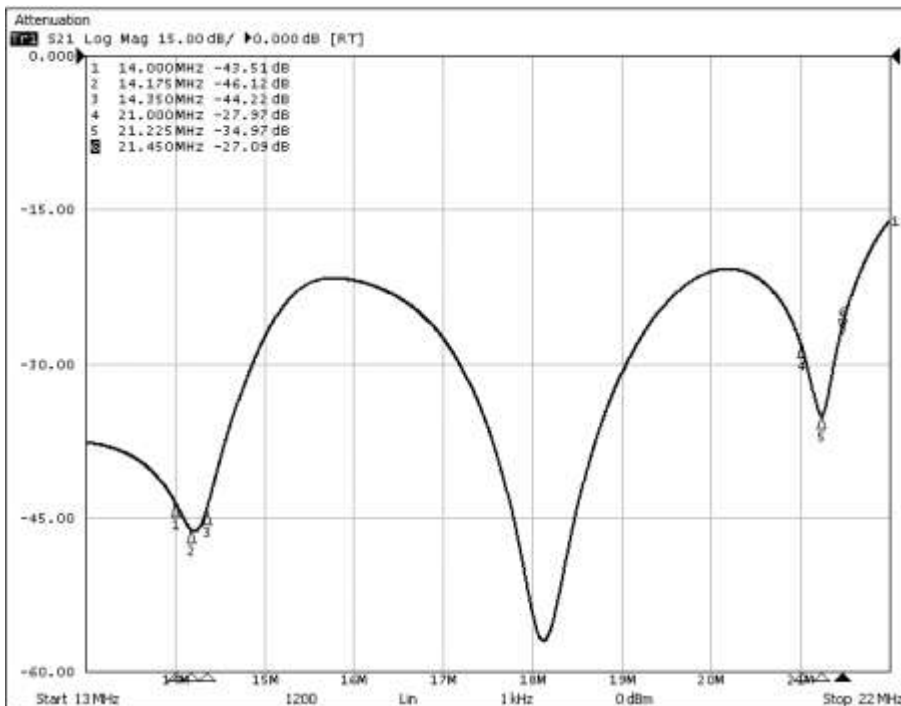

QC:

7 December, 2020

Page 5 of 9

LowBandSystems

Tel.: 007 918 557 45 07 (WhatsApp, Viber)

E-mail: ra6lbs@gmail.com

Volgodonsk, 347382, Russian Federation

www.lowbandsystems.com