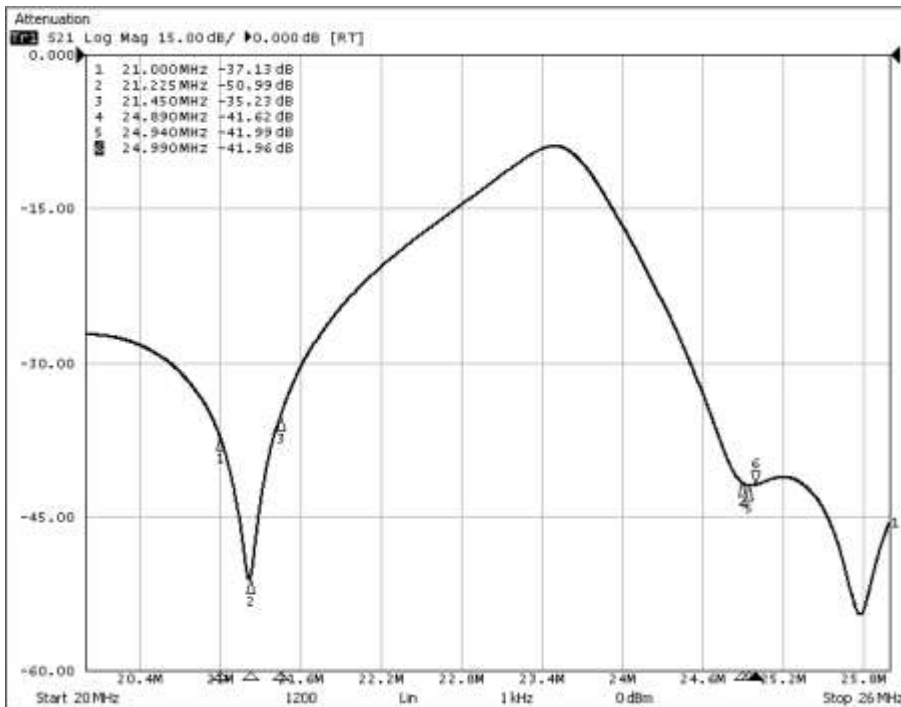

QC:

7 December, 2020

Page 8 of 9