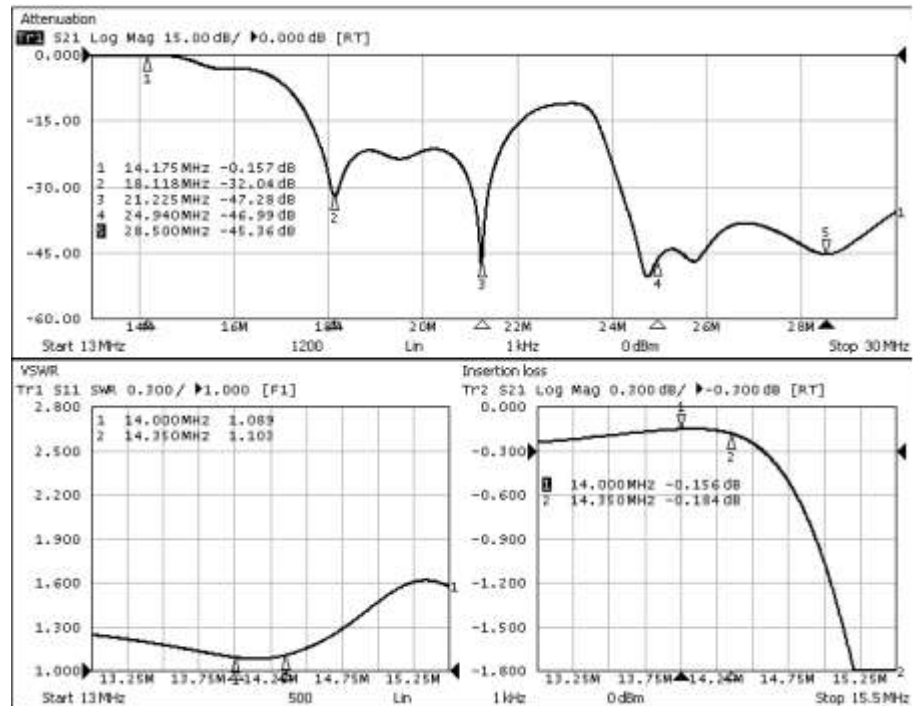

SKU: PB-PP1500

Typical specifications

Subject to change without prior notice, **please see attached actual specification as measured**

- Impedance: 50 Ohms
- Maximum ICAS power per band port: 1500W
- Maximum ICAS power at antenna port: 3000W, (please see [Application notes](#))
- VSWR: ≤1,2:1
- Return loss: ≥20db
- Size: 380 x 325 x 120 mm / 14,9" x 12,8" x 4,7"
- Net weight, kg/lbs.: ≤4,3 kg / 9,5 lbs.

Serial number #0119-004, as measured:

14MHz port: Insertion loss (S11), VSWR and adjacent bands attenuation (S21) to antenna port

18MHz port: Insertion loss (S11), VSWR and adjacent bands attenuation (S21) to antenna port